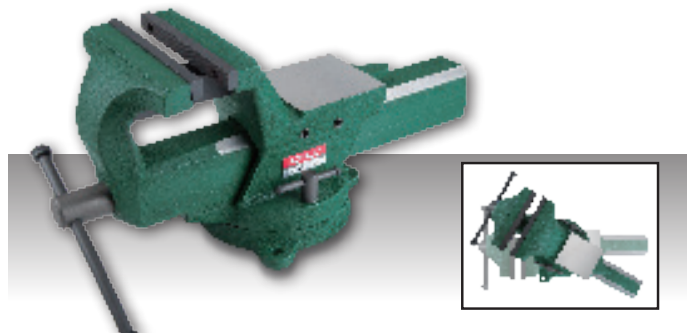

Tornillo de banco giratorio

Forjado

125 mm ▶ Ref. DJAD0105 ▶ ~~322,81€~~ ▶ **203,32€**

150 mm ▶ Ref. DJAD0106 ▶ ~~455,95€~~ ▶ **287,03€**

200 mm ▶ Ref. DJAC0108 ▶ ~~457,28€~~ ▶ **219,31€**