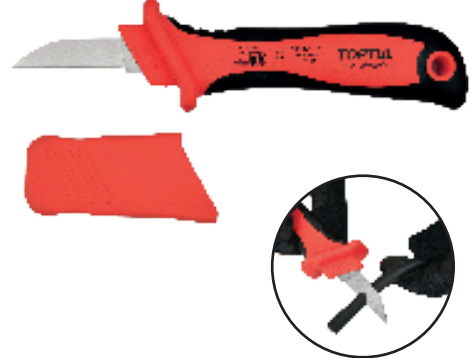

Tijera electricista alto rendimiento VDE 1000V

▶ Ref. SBKA0516V4
~~26,31 €~~
16,71 €

NOVEDAD

Navaja electricista Recta VDE 1.000V

▶ Ref. SFAA5020V4
~~13,45 €~~
7,64 €

Navaja electricista Curva VDE 1.000V

▶ Ref. SFAB5020V4
~~23,05 €~~
13,09 €