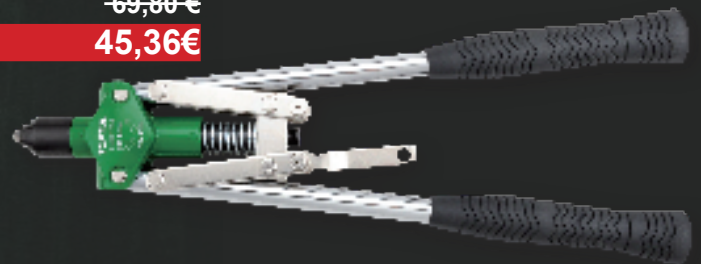

▶ Ref. KARA0205

~~384,54 €~~

354,58€

Remachadora de dos manos

Ø de bocas 3,2 - 4,0 - 4,8 - 6,4 mm

▶ Ref. JBAB3264

~~69,80 €~~

45,36€