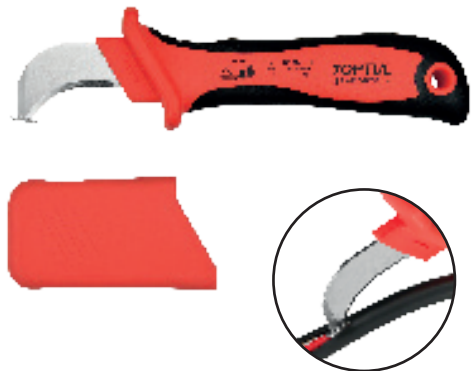

Tijera electricista alto rendimiento VDE 1000V

▶ Ref. SBKA0516V4
~~26,31 €~~
16,71 €

NOVEDAD

Navaja electricista Recta VDE 1.000V

▶ Ref. SFAA5020V4
~~13,45 €~~
7,64 €

Navaja electricista Curva VDE 1.000V

▶ Ref. SFAB5020V4
~~23,05 €~~
13,09 €